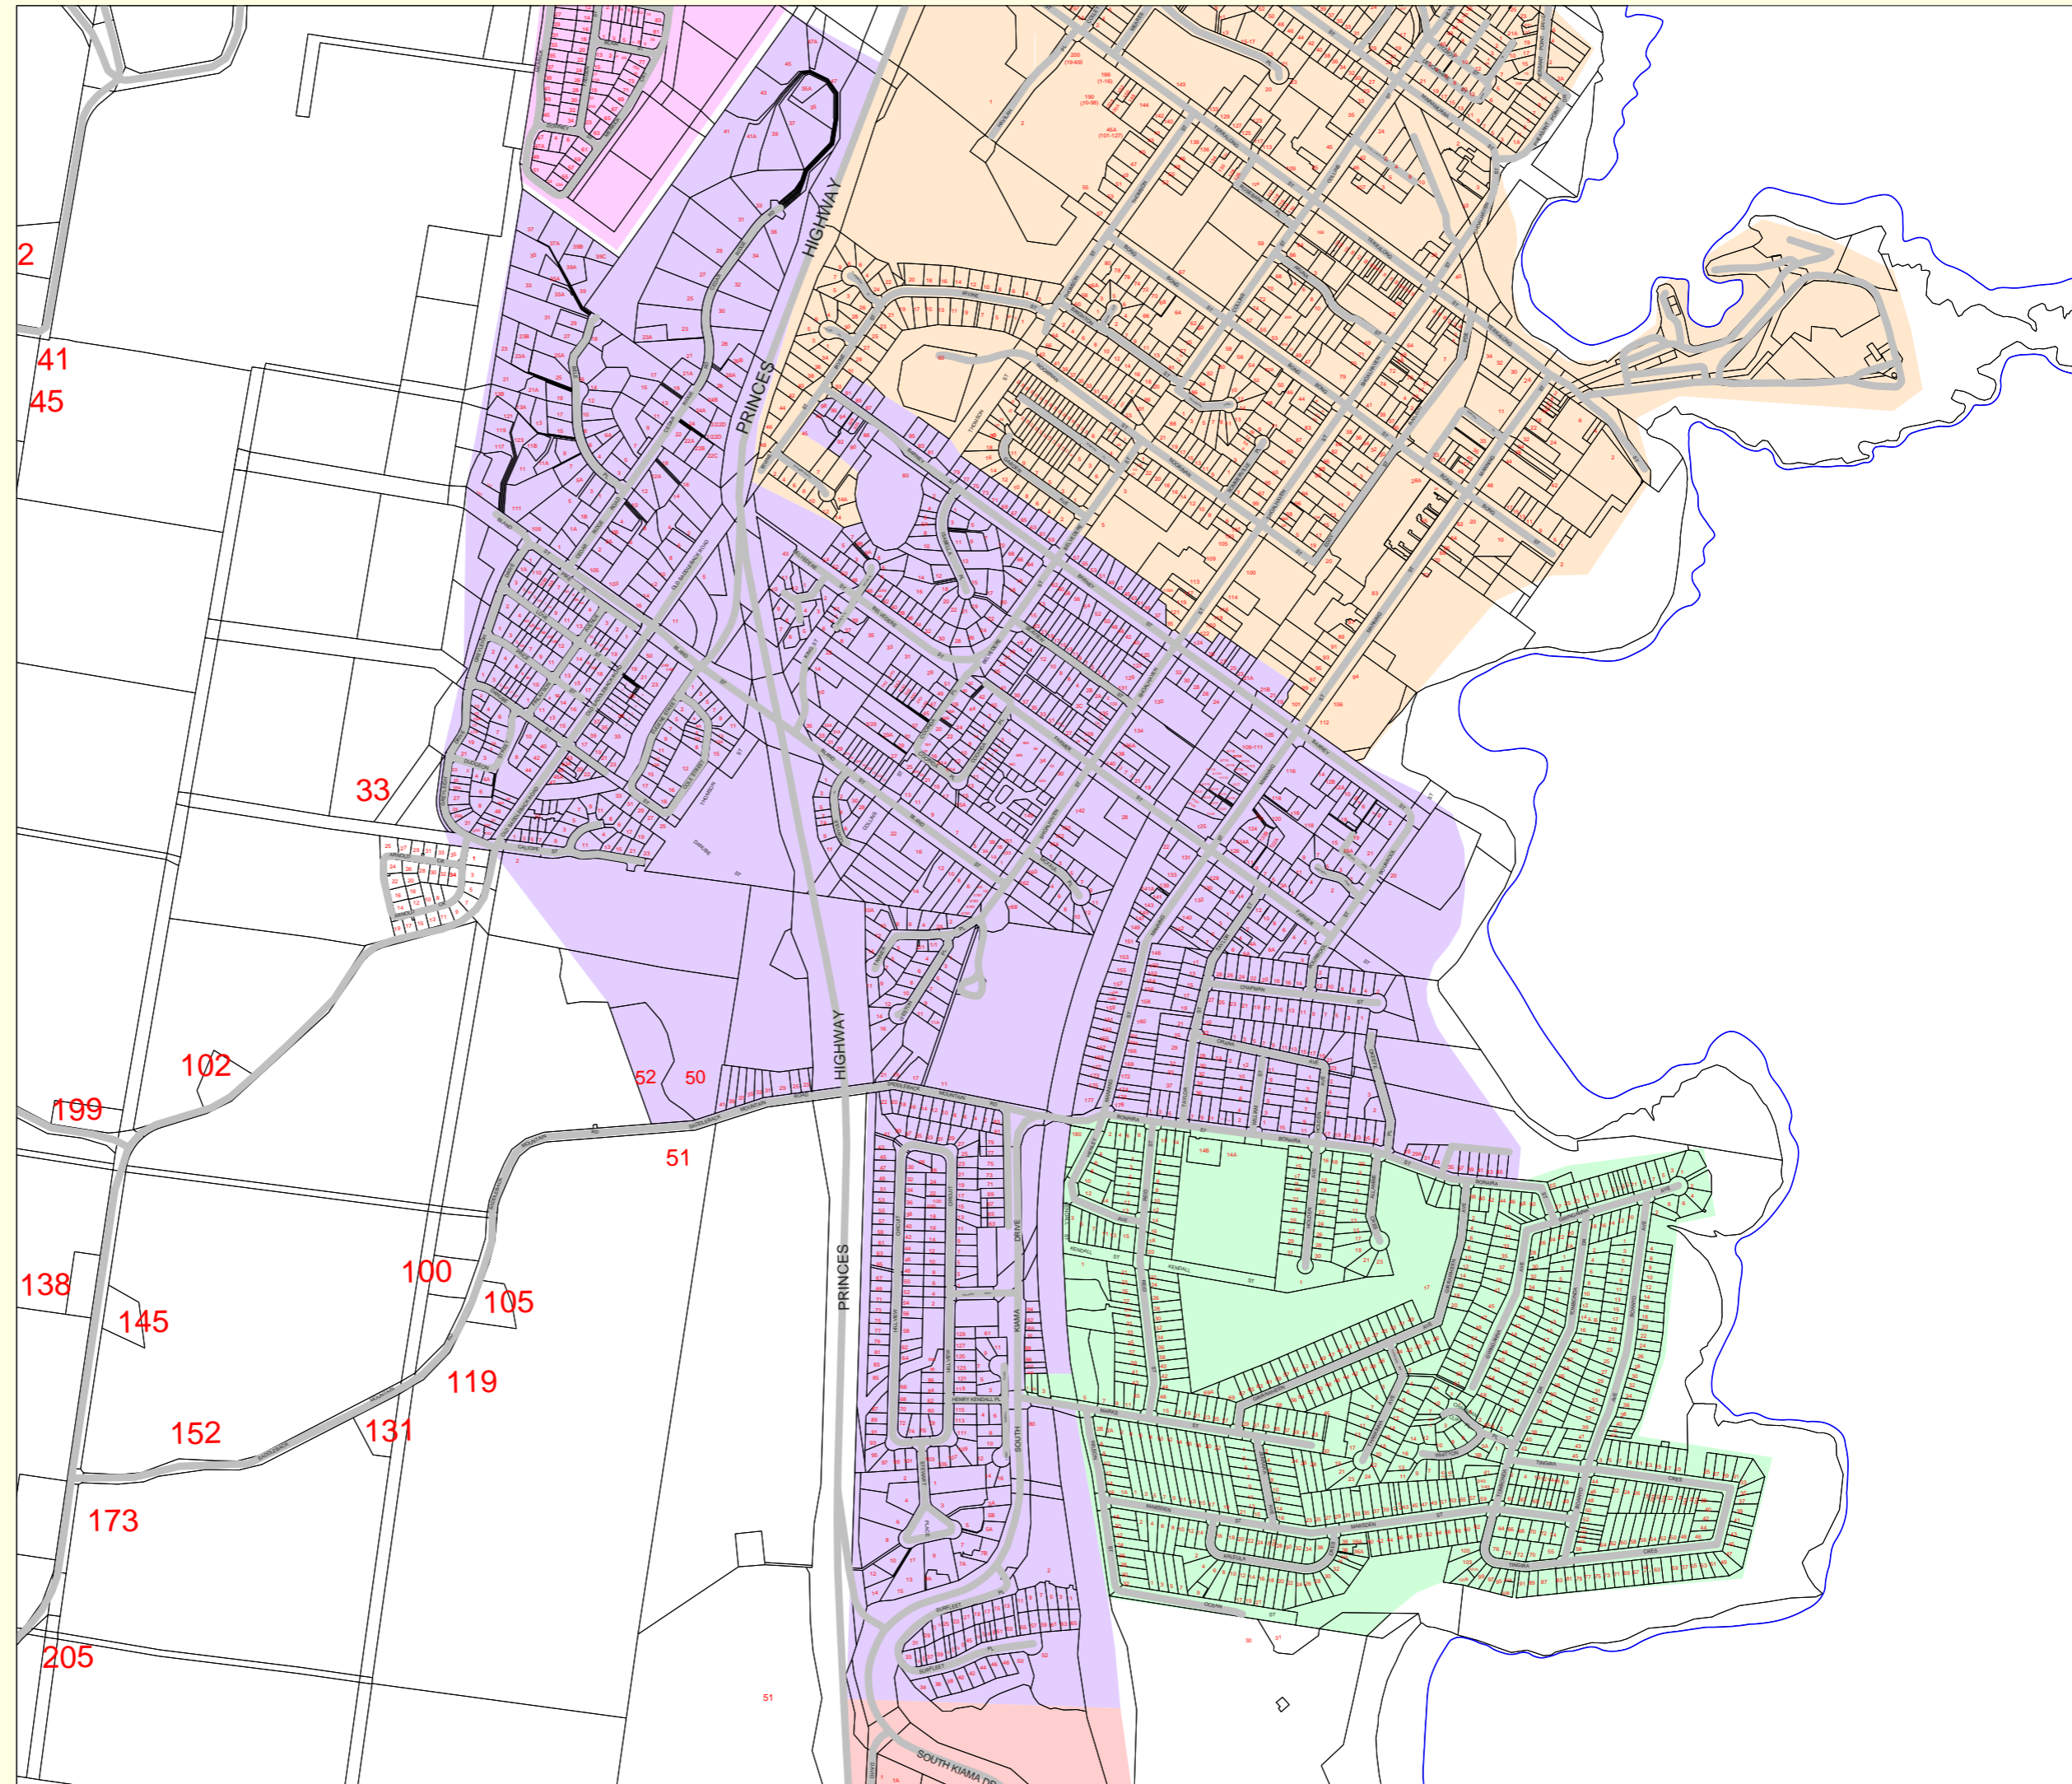

**Zone 6 / Zone 9:
Kiama**

- Zone 1: Monday
- Zone 2: Monday
- Zone 3: Tuesday
- Zone 4: Tuesday
- Zone 5: Wednesday
- Zone 6: Wednesday
- Zone 7: Thursday
- Zone 8: Thursday
- Zone 9: Friday
- Zone 10: Friday

Cadastre Copyright
LPMA NSW, 03/05/19

Projection: GDA 1994 Scale: 1:10000 @ A3
MGA Zone 56

This map is supplied by Council on condition that Council will not be responsible for any loss or damage which may result from any use made of the map as a result of any errors or omissions contained in the map.