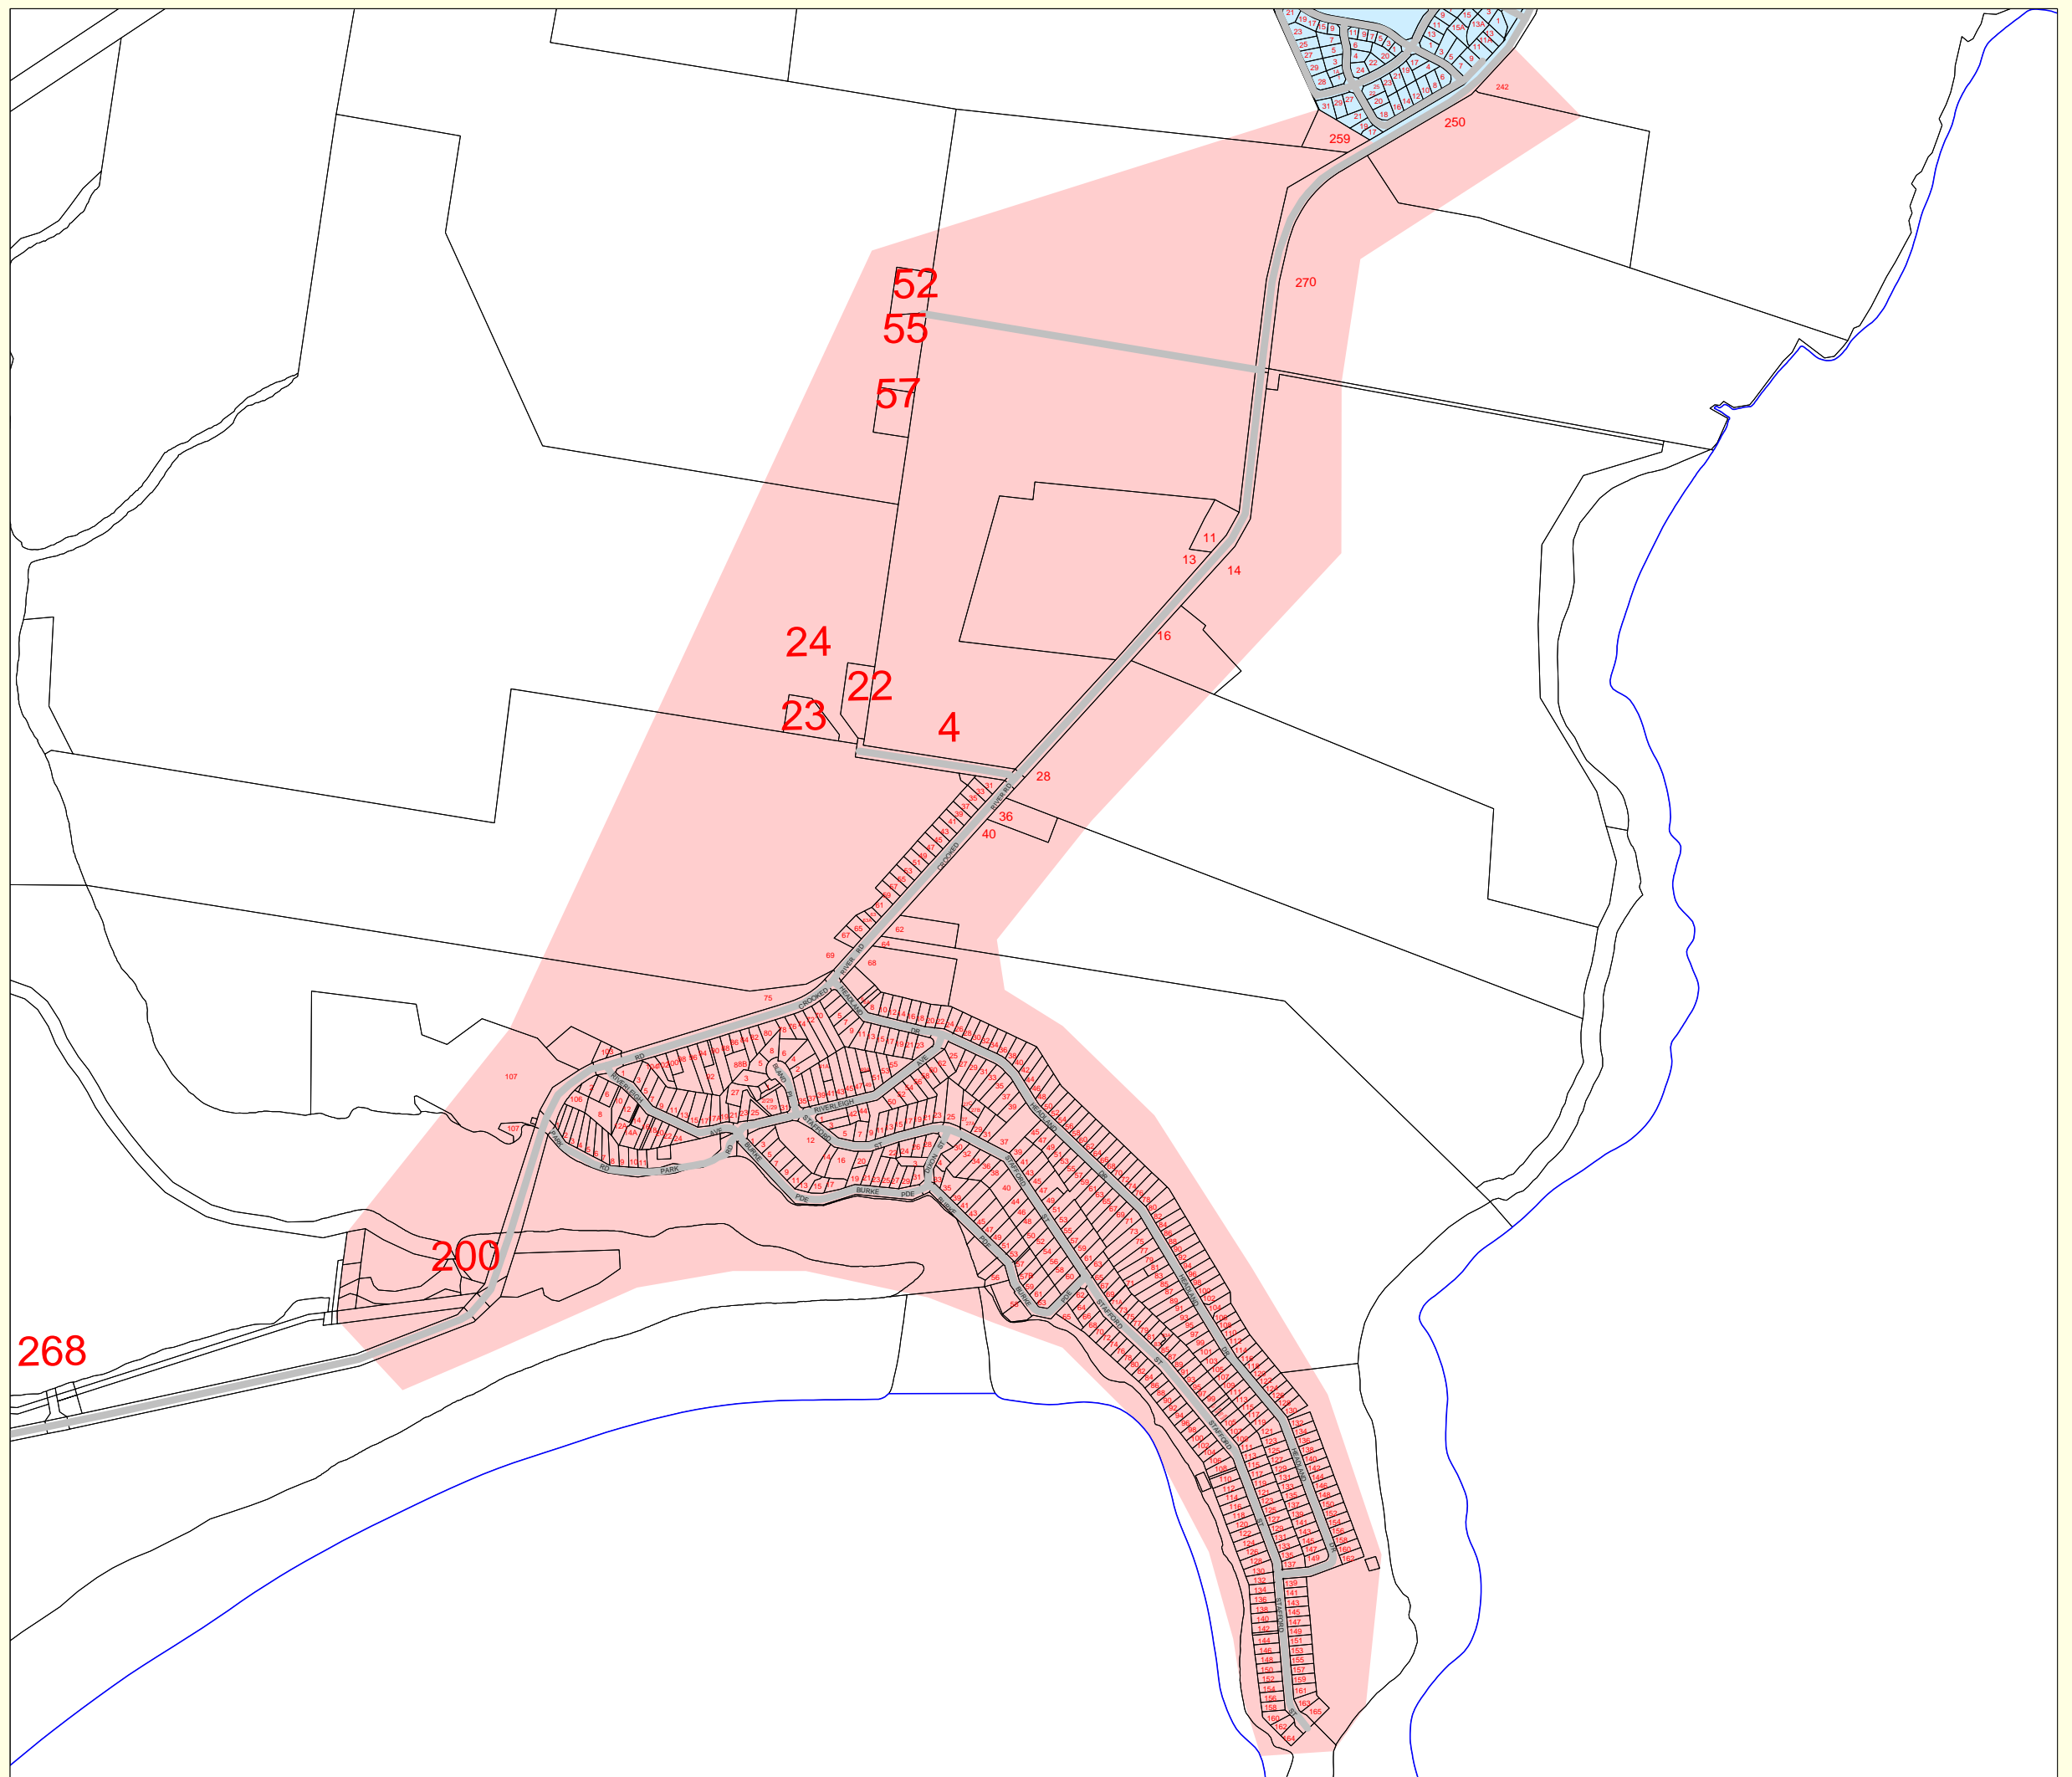

**Zone 1: Gerroa**

- Zone 1: Monday
- Zone 2: Monday
- Zone 3: Tuesday
- Zone 4: Tuesday
- Zone 5: Wednesday
- Zone 6: Wednesday
- Zone 7: Thursday
- Zone 8: Thursday
- Zone 9: Friday
- Zone 10: Friday

Cadastral Copyright  
LPMA NSW, 19/12/14

Projection: GDA 1994 Scale: 1:10000 @ A3  
MGA Zone 56

This map is supplied by Council on condition that Council will not be responsible for any loss or damage which may result from any use made of the map as a result of any errors or omissions contained in the map.