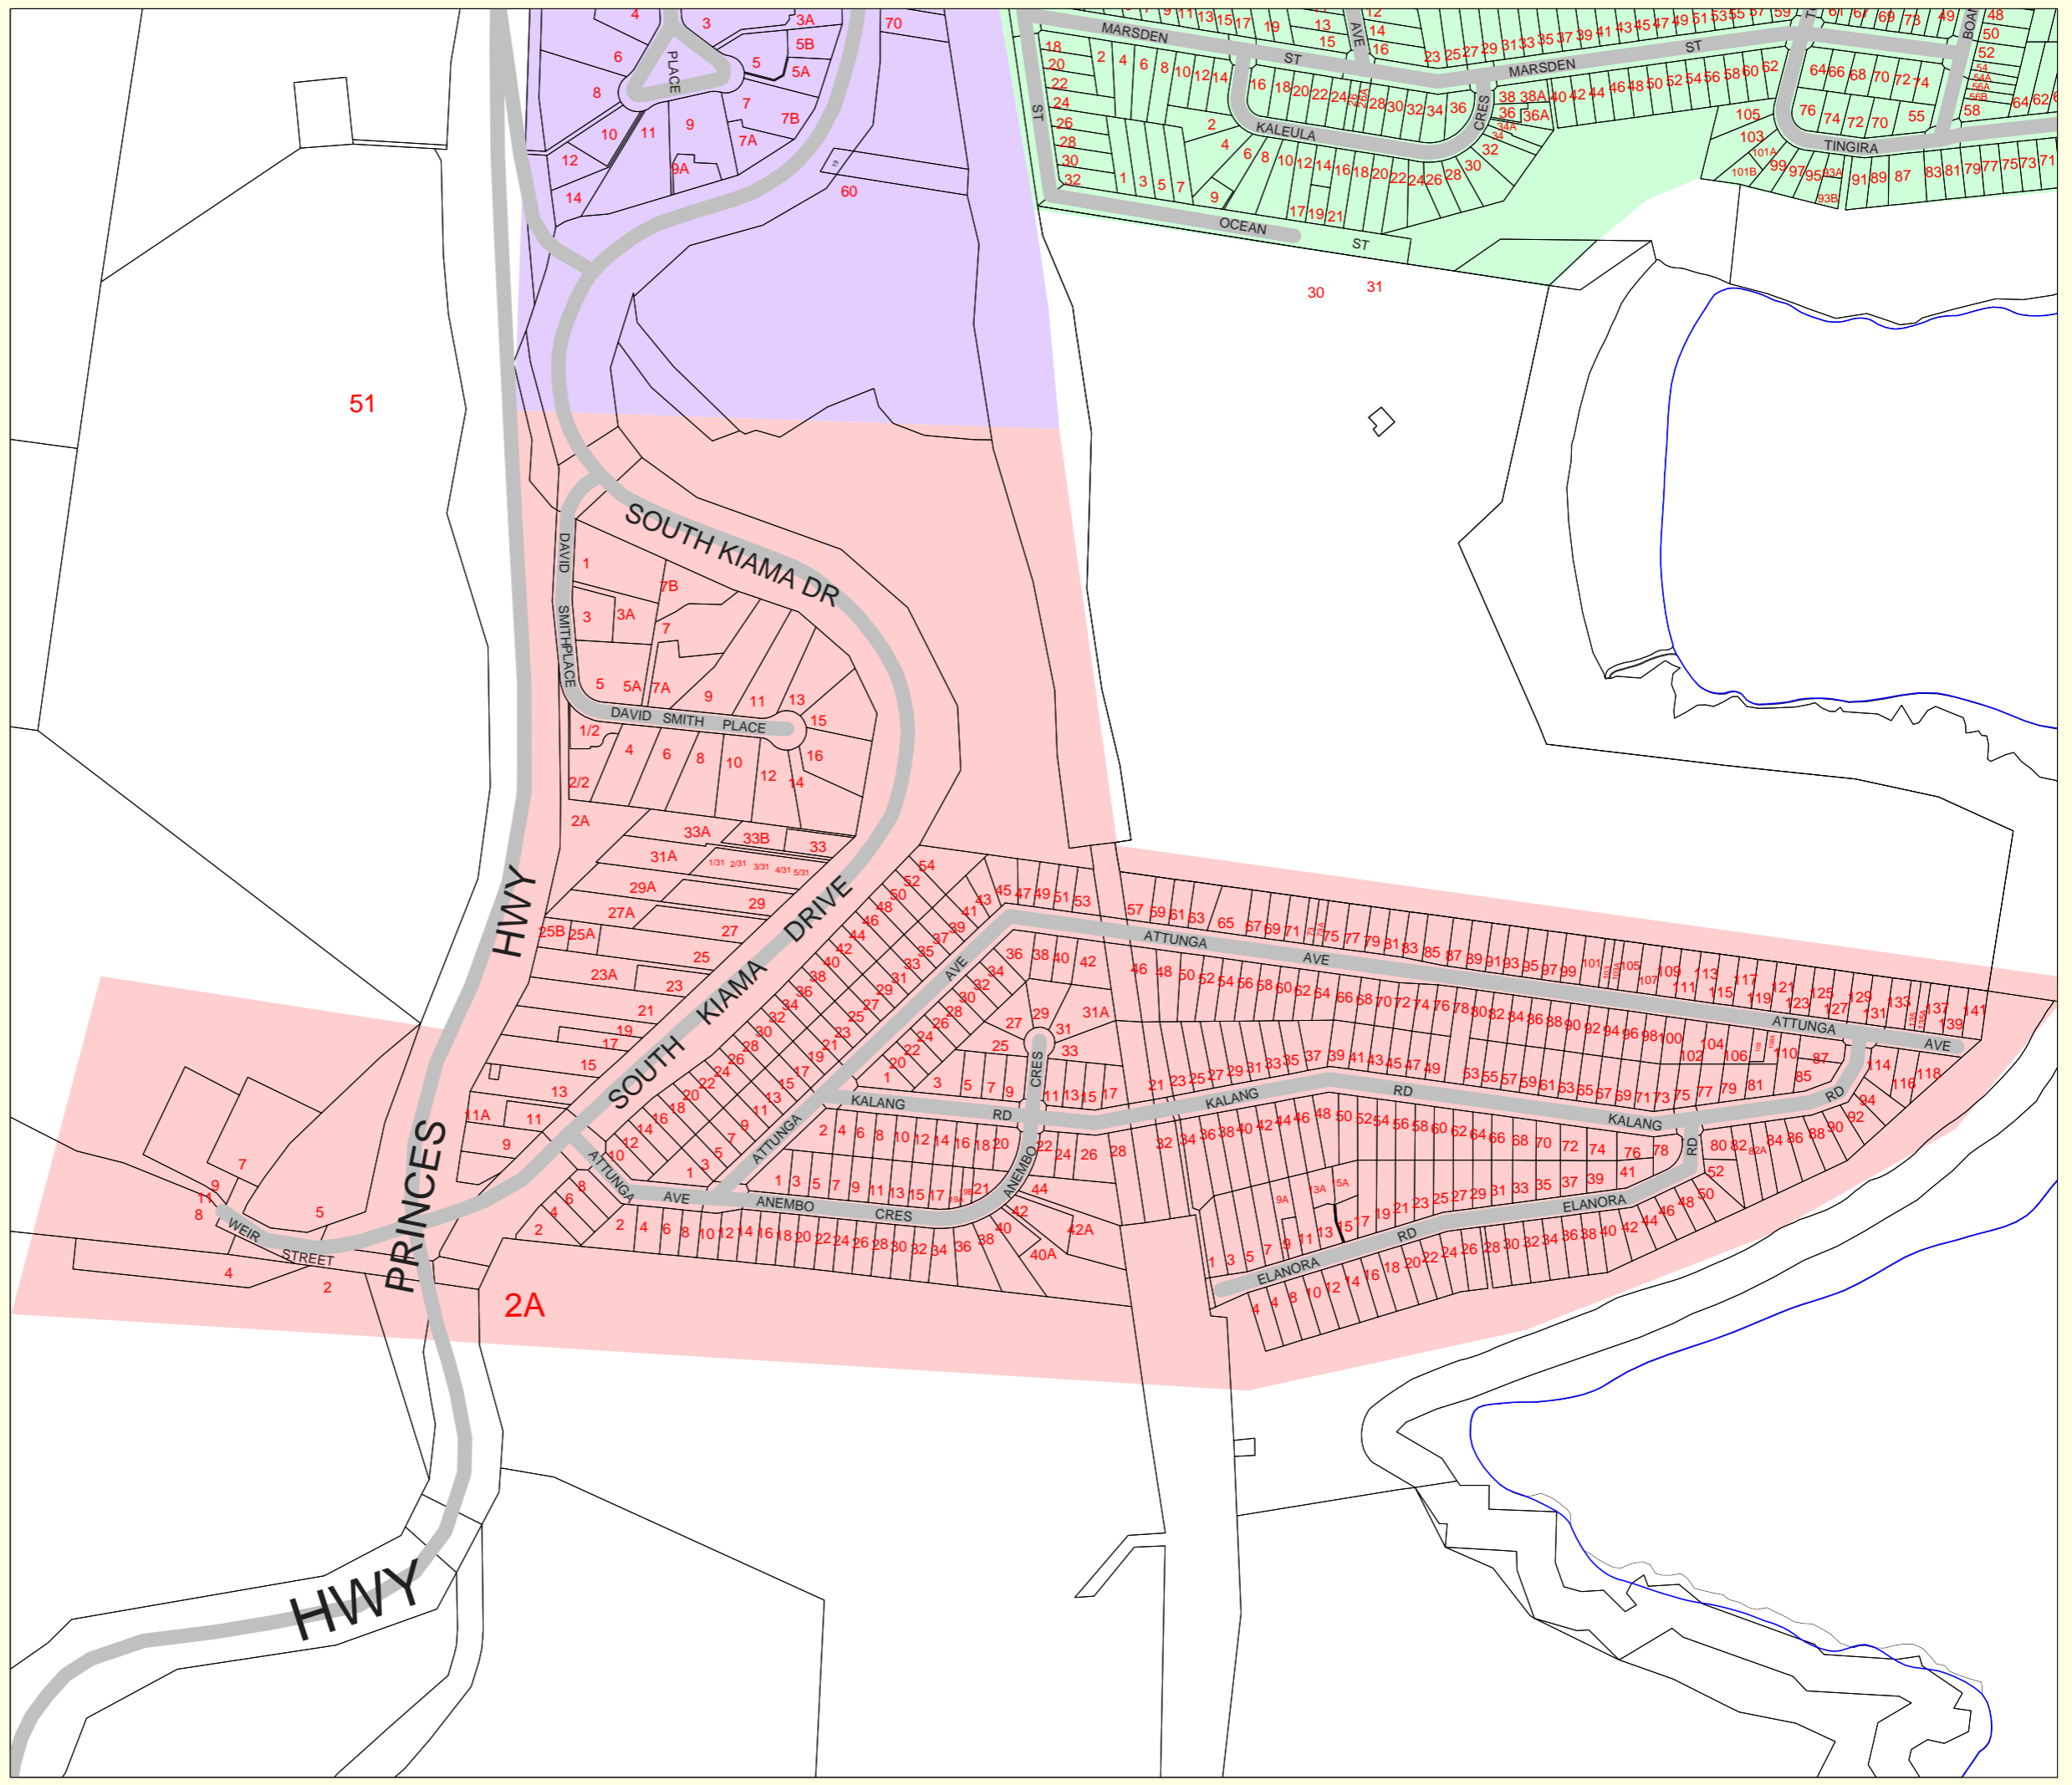

Zone 1: Kiama Heights

- Zone 1: Monday
- Zone 2: Monday
- Zone 3: Tuesday
- Zone 4: Tuesday
- Zone 5: Wednesday
- Zone 6: Wednesday
- Zone 7: Thursday
- Zone 8: Thursday
- Zone 9: Friday
- Zone 10: Friday

Cadastral Copyright
LPMA NSW, 19/12/14

Projection: GDA 1994 Scale: 1:5000 @ A3
MGA Zone 56

This map is supplied by Council on condition that Council will not be responsible for any loss or damage which may result from any use made of the map as a result of any errors or omissions contained in the map.