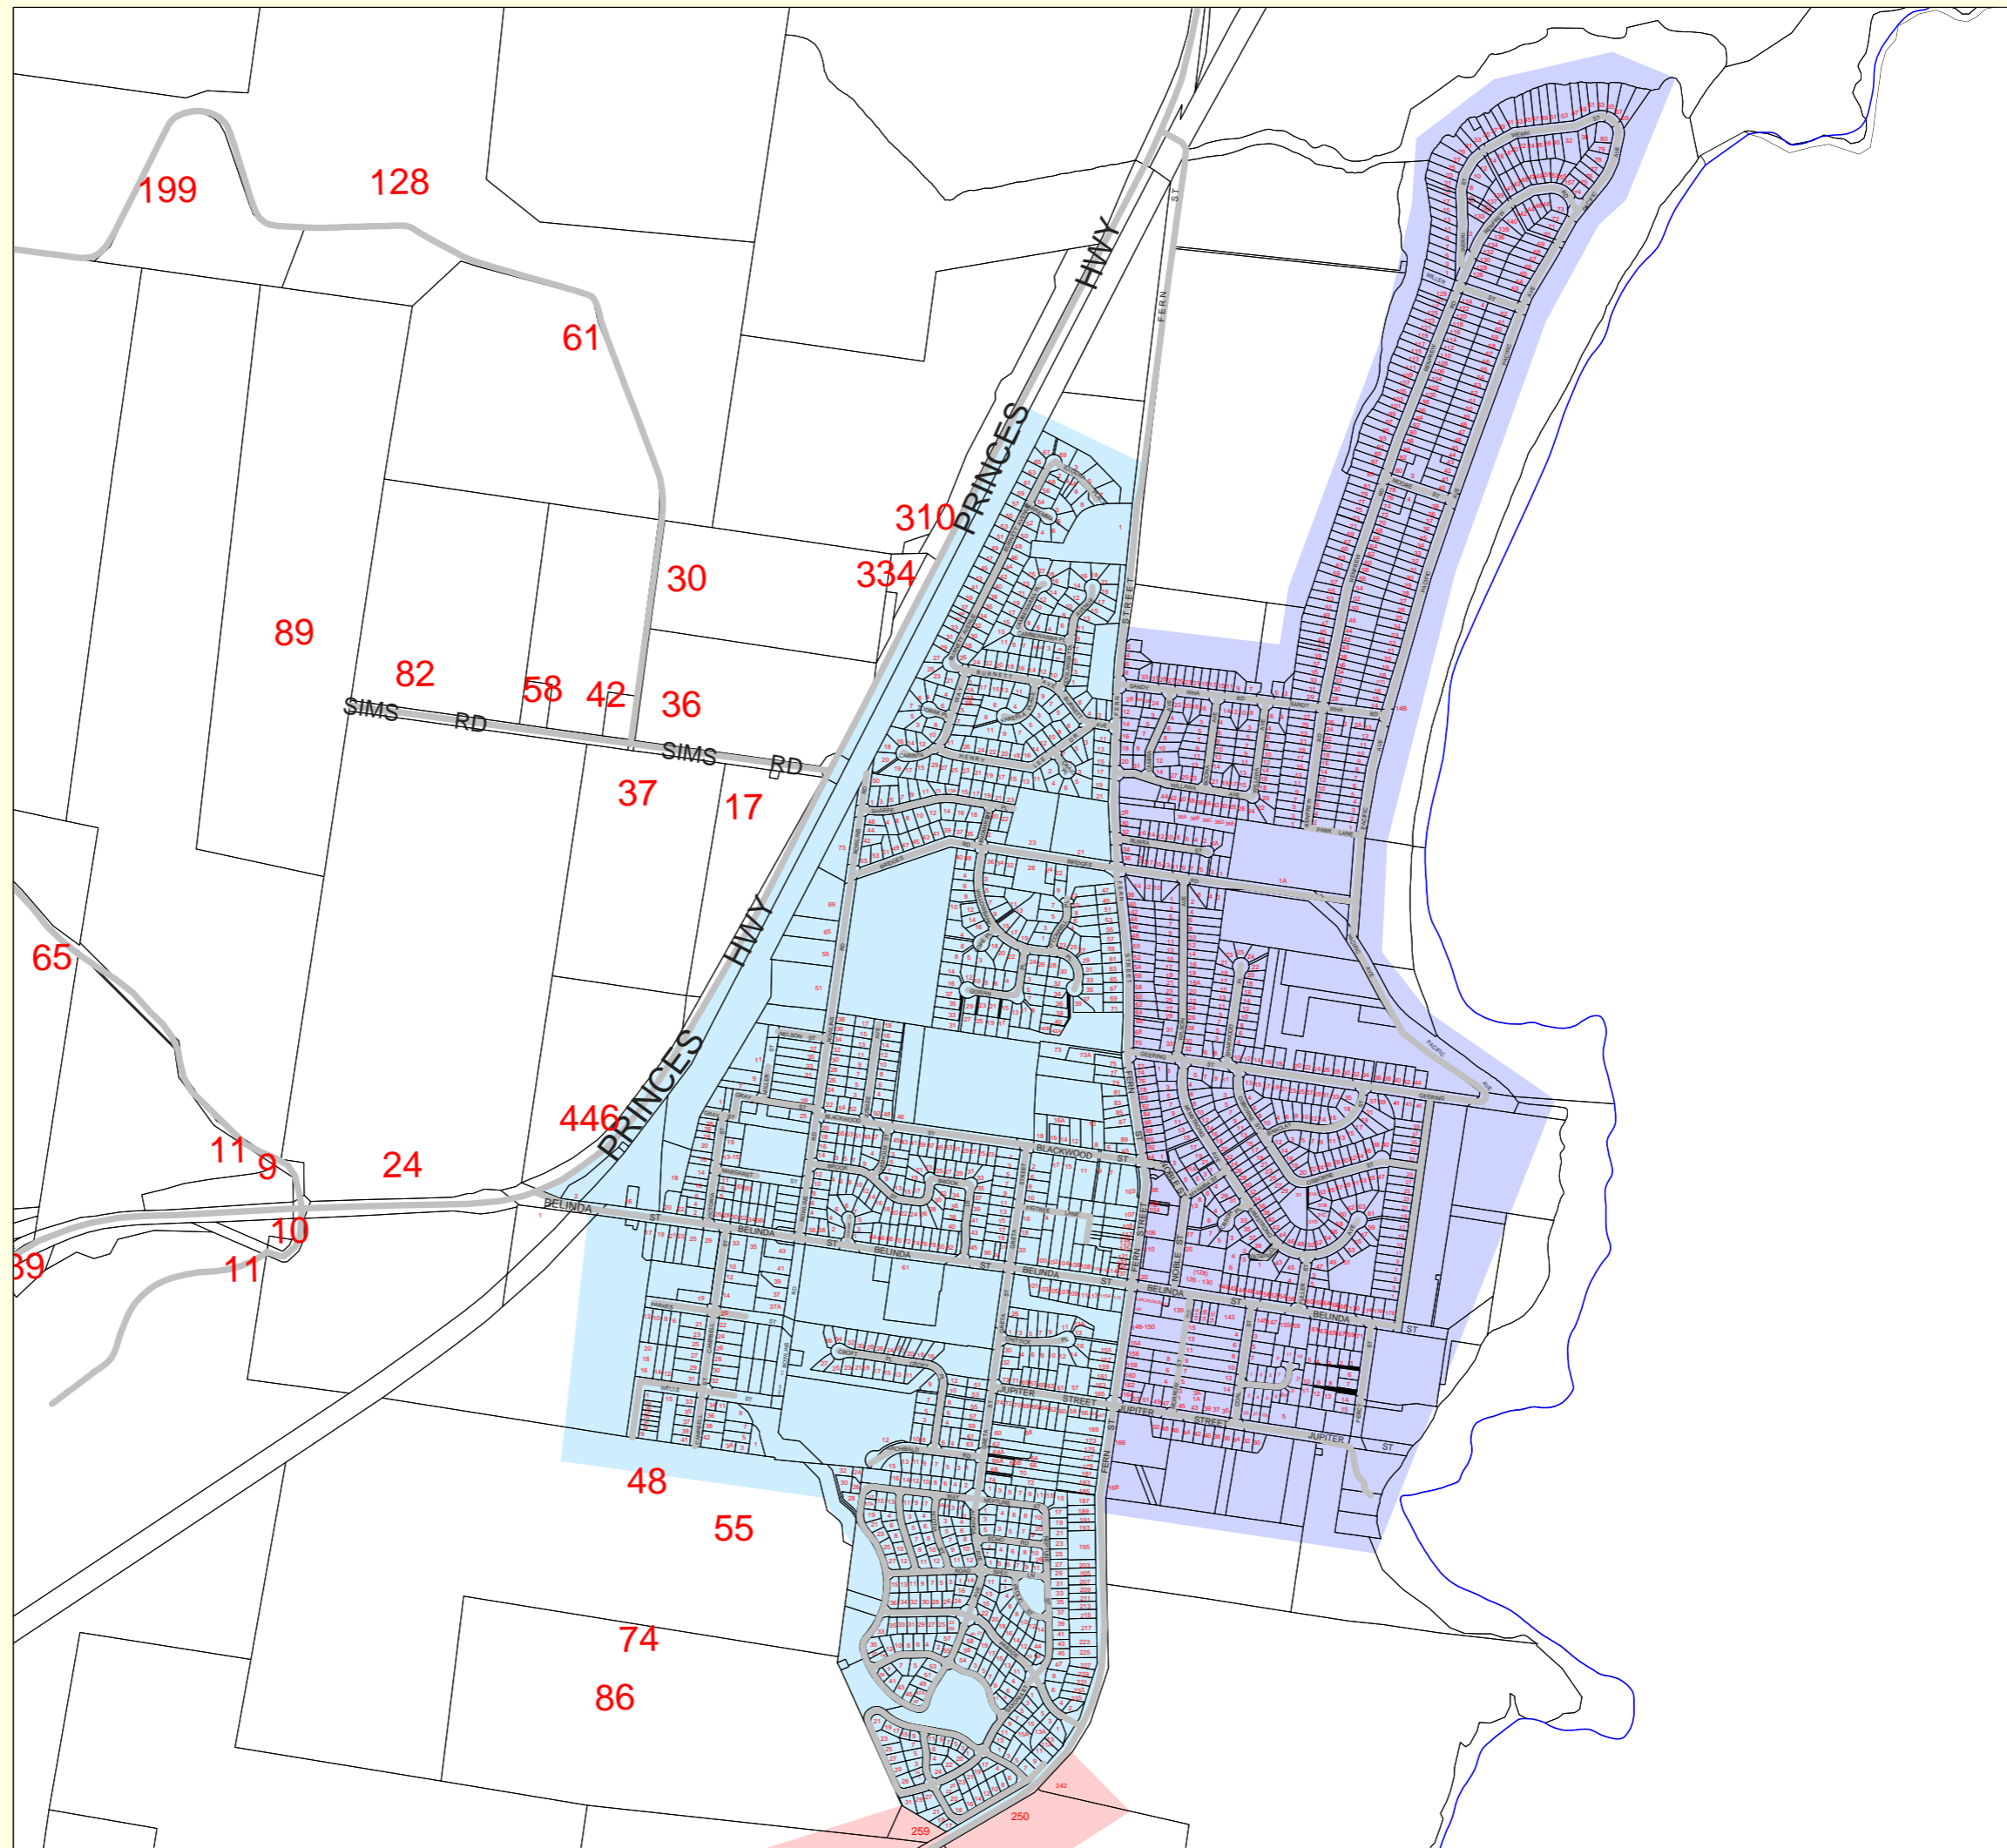

**Zone 7: Gerringong (west)
Zone 8: Gerringong (east)**

- Zone 1: Monday
- Zone 2: Monday
- Zone 3: Tuesday
- Zone 4: Tuesday
- Zone 5: Wednesday
- Zone 6: Wednesday
- Zone 7: Thursday
- Zone 8: Thursday
- Zone 9: Friday
- Zone 10: Friday

Cadastral Copyright
LPMA NSW, 19/12/14

Projection: GDA 1994 Scale: 1:12000 @ A3
MGA Zone 56

This map is supplied by Council on condition that Council will not be responsible for any loss or damage which may result from any use made of the map as a result of any errors or omissions contained in the map.

To establish title boundaries and ownership advice should be obtained from a surveyor, legal advisor or LPI New South Wales.