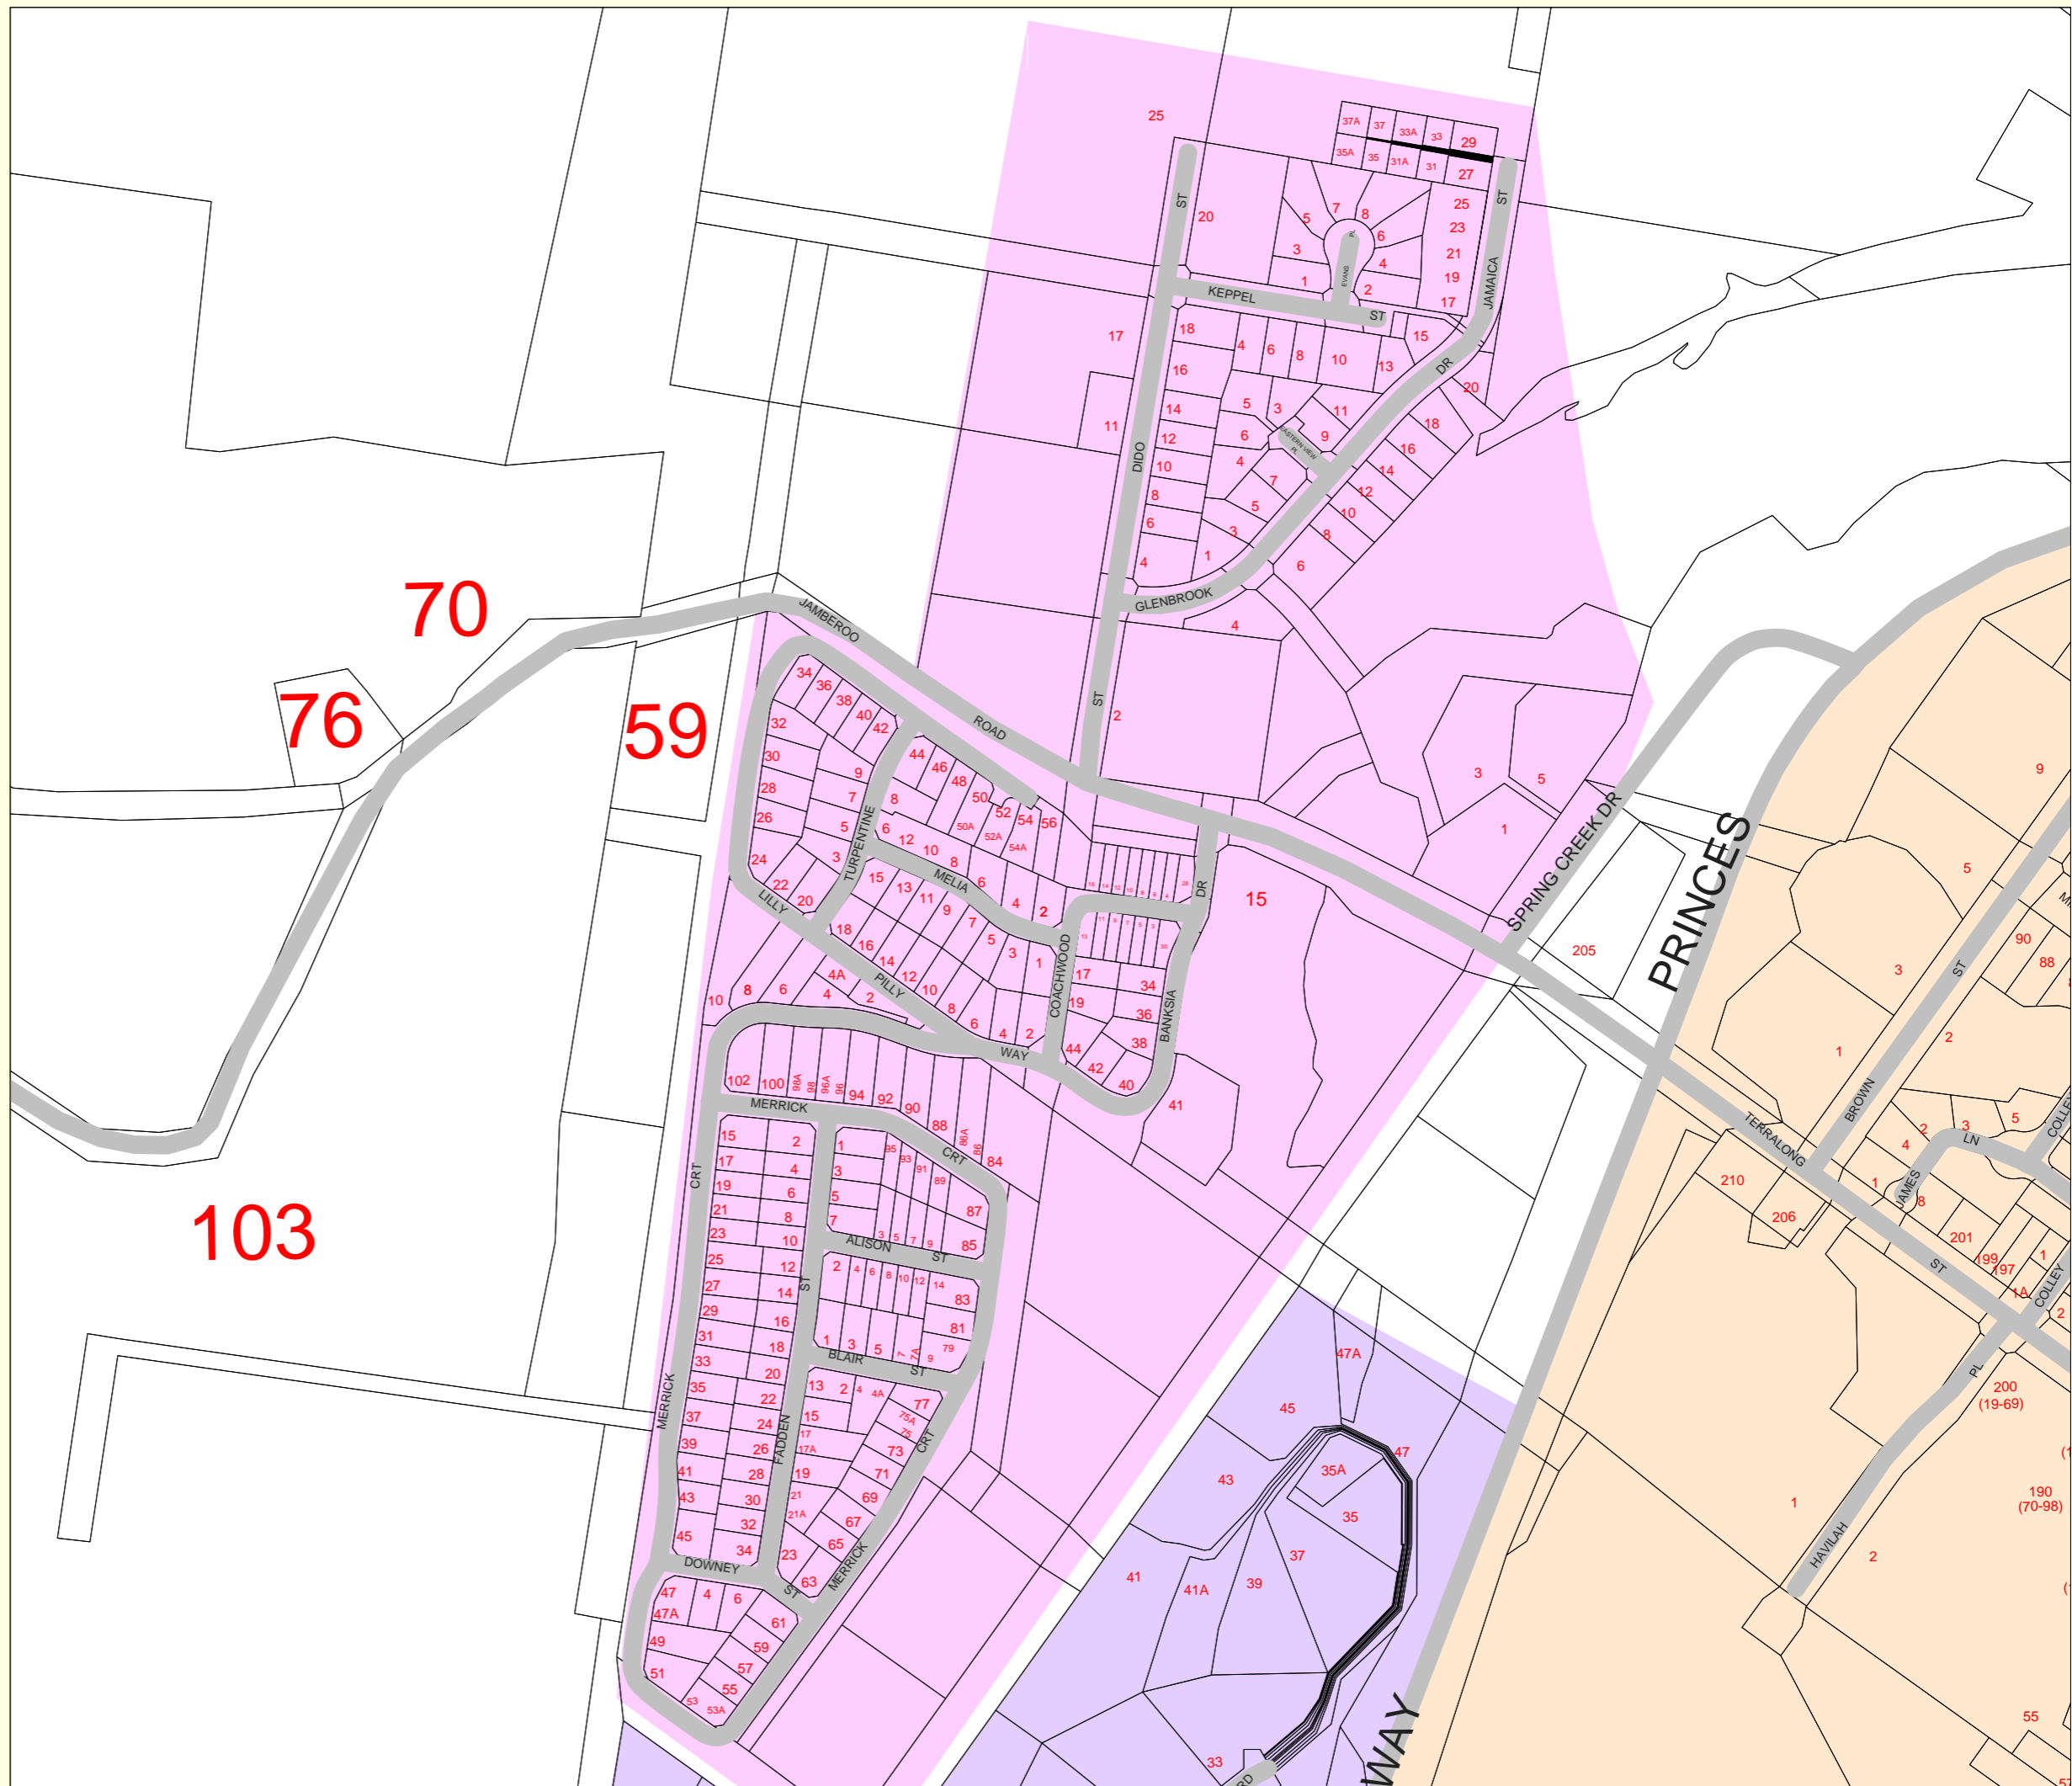

Zone 10: Kiama

- Zone 1: Monday
- Zone 2: Monday
- Zone 3: Tuesday
- Zone 4: Tuesday
- Zone 5: Wednesday
- Zone 6: Wednesday
- Zone 7: Thursday
- Zone 8: Thursday
- Zone 9: Friday
- Zone 10: Friday

Cadastral Copyright
LPMA NSW, 03/05/19

Projection: GDA 1994 Scale: 1:4000 @ A3
MGA Zone 56

This map is supplied by Council on condition that Council will not be responsible for any loss or damage which may result from any use made of the map as a result of any errors or omissions contained in the map.