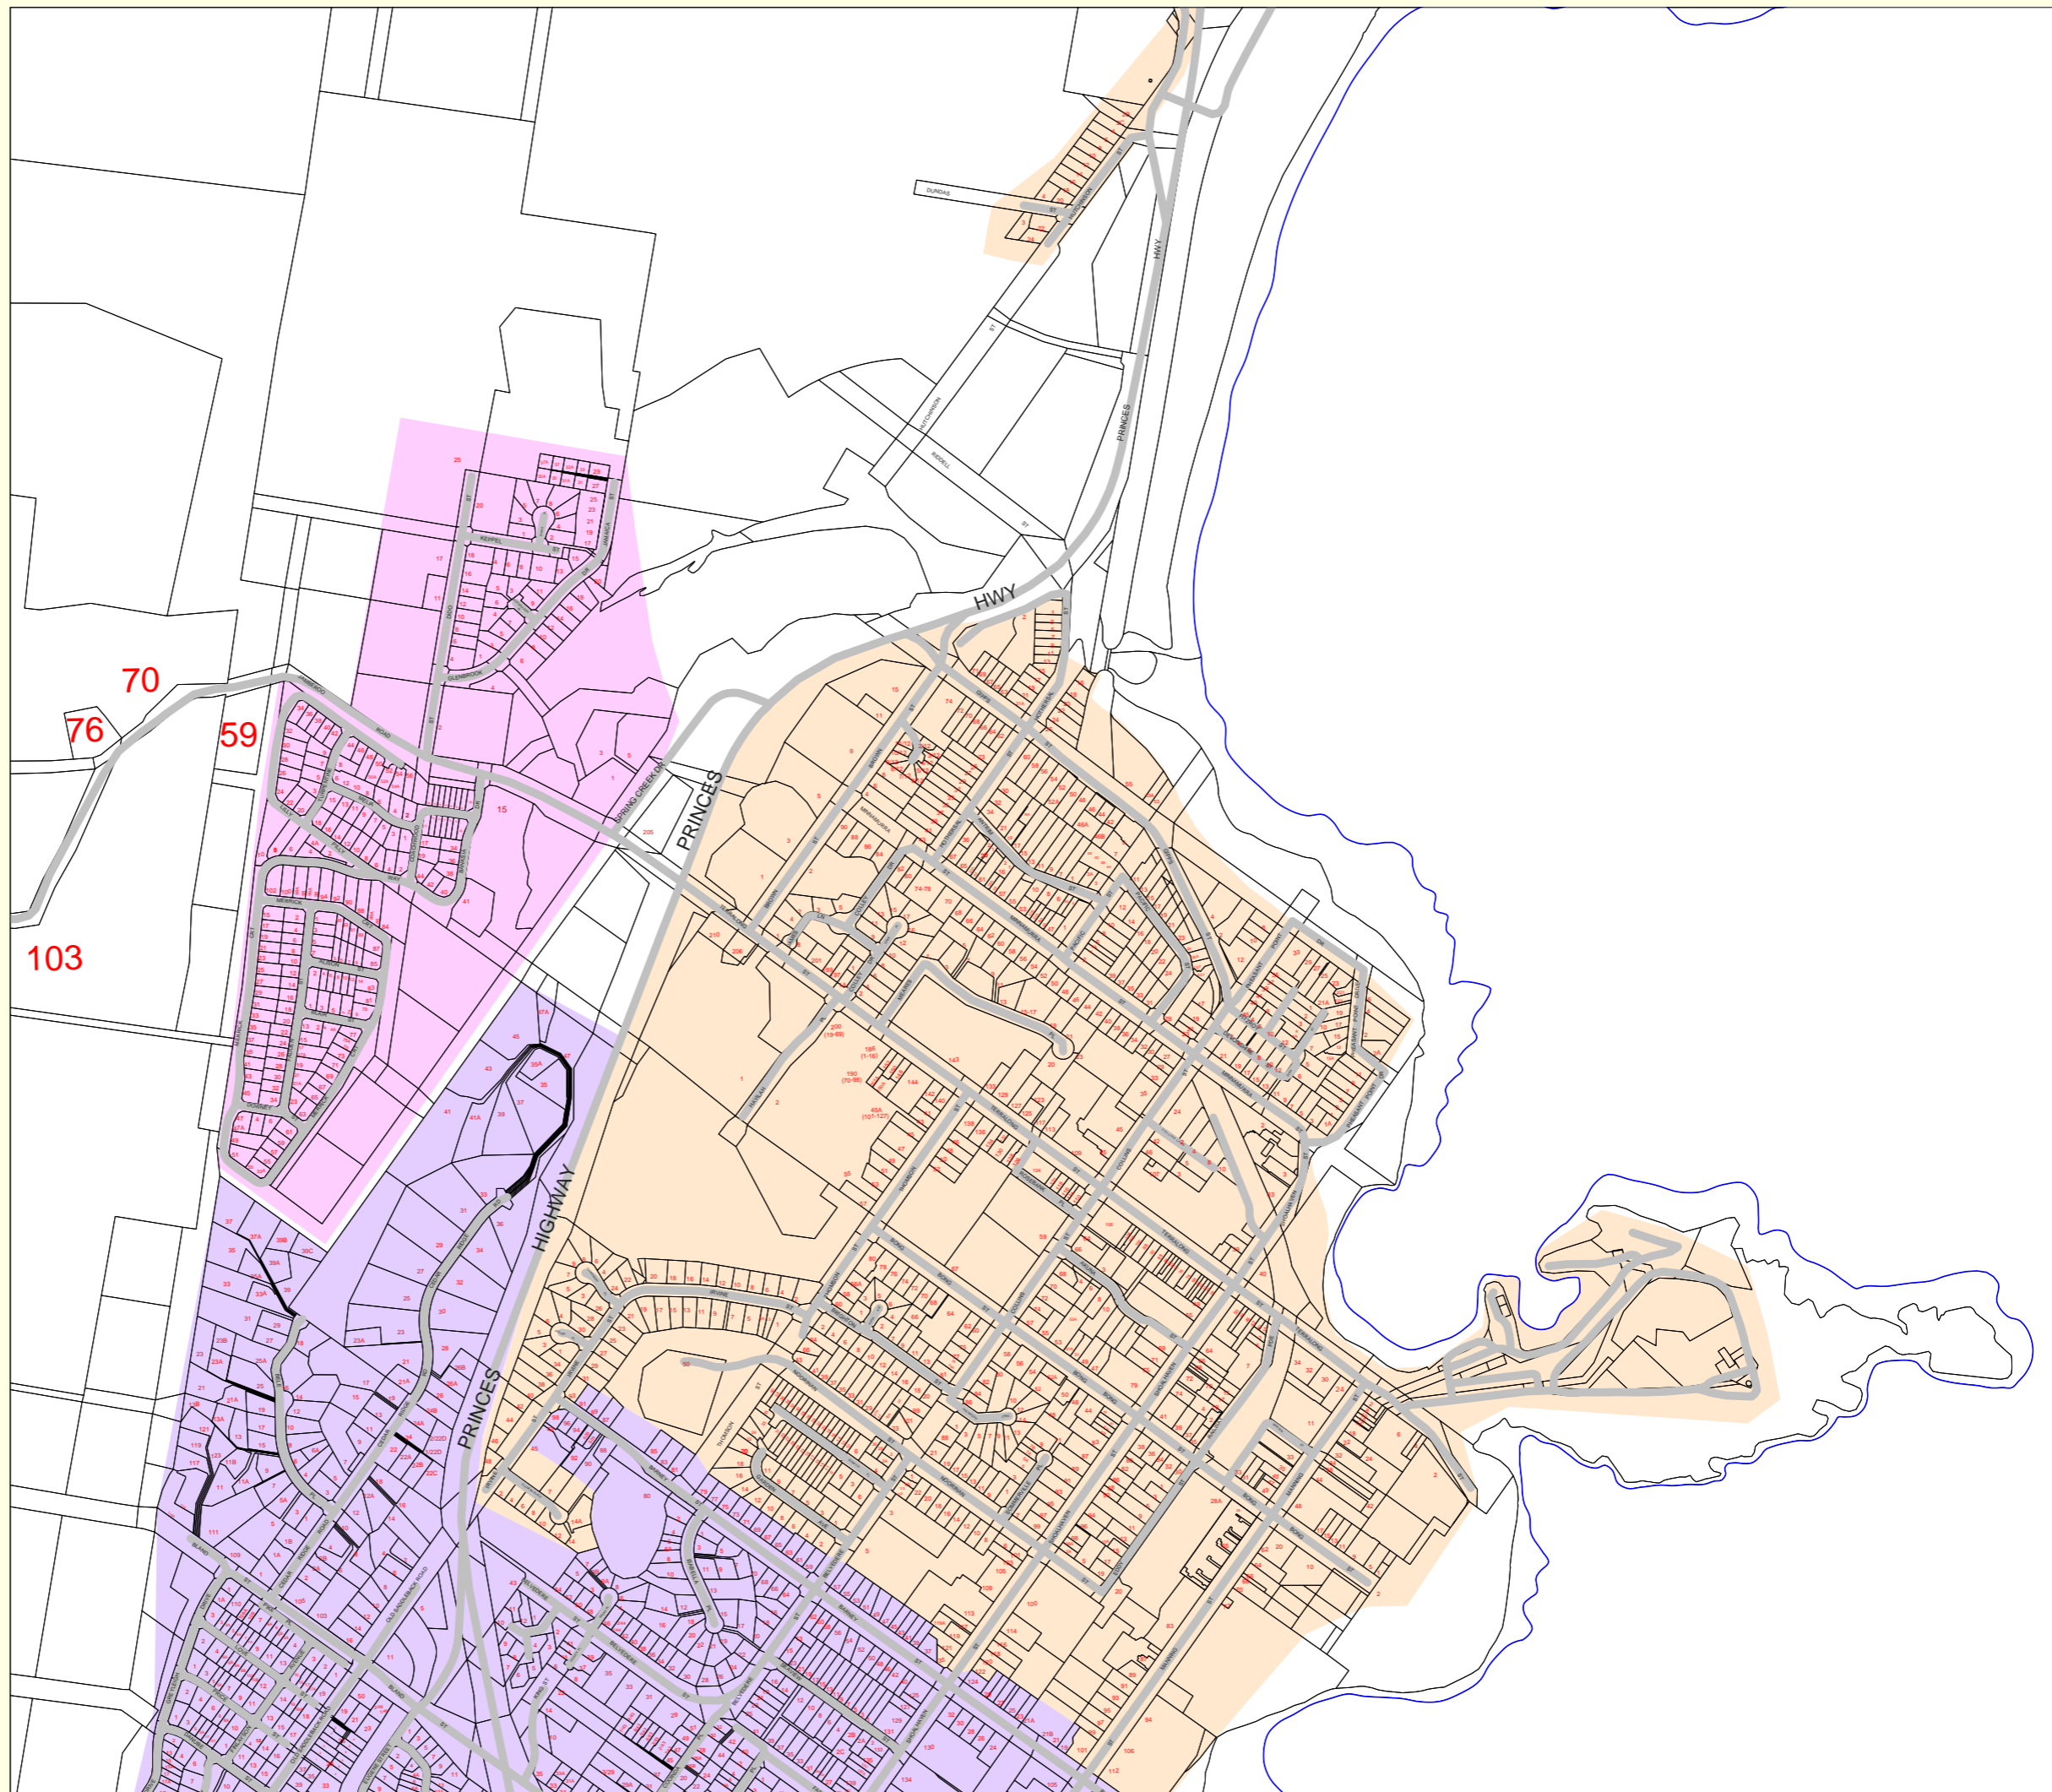

your council, your community

Zone 2: Kiama Central

- Zone 1: Monday
- Zone 2: Monday
- Zone 3: Tuesday
- Zone 4: Tuesday
- Zone 5: Wednesday
- Zone 6: Wednesday
- Zone 7: Thursday
- Zone 8: Thursday
- Zone 9: Friday
- Zone 10: Friday

Cadastral Copyright
LPMA NSW, 03/05/19

Projection: GDA 1994 Scale: 1:9000 @ A3
MGA Zone 56

This map is supplied by Council on condition that Council will not be responsible for any loss or damage which may result from any use made of the map as a result of any errors or omissions contained in the map.