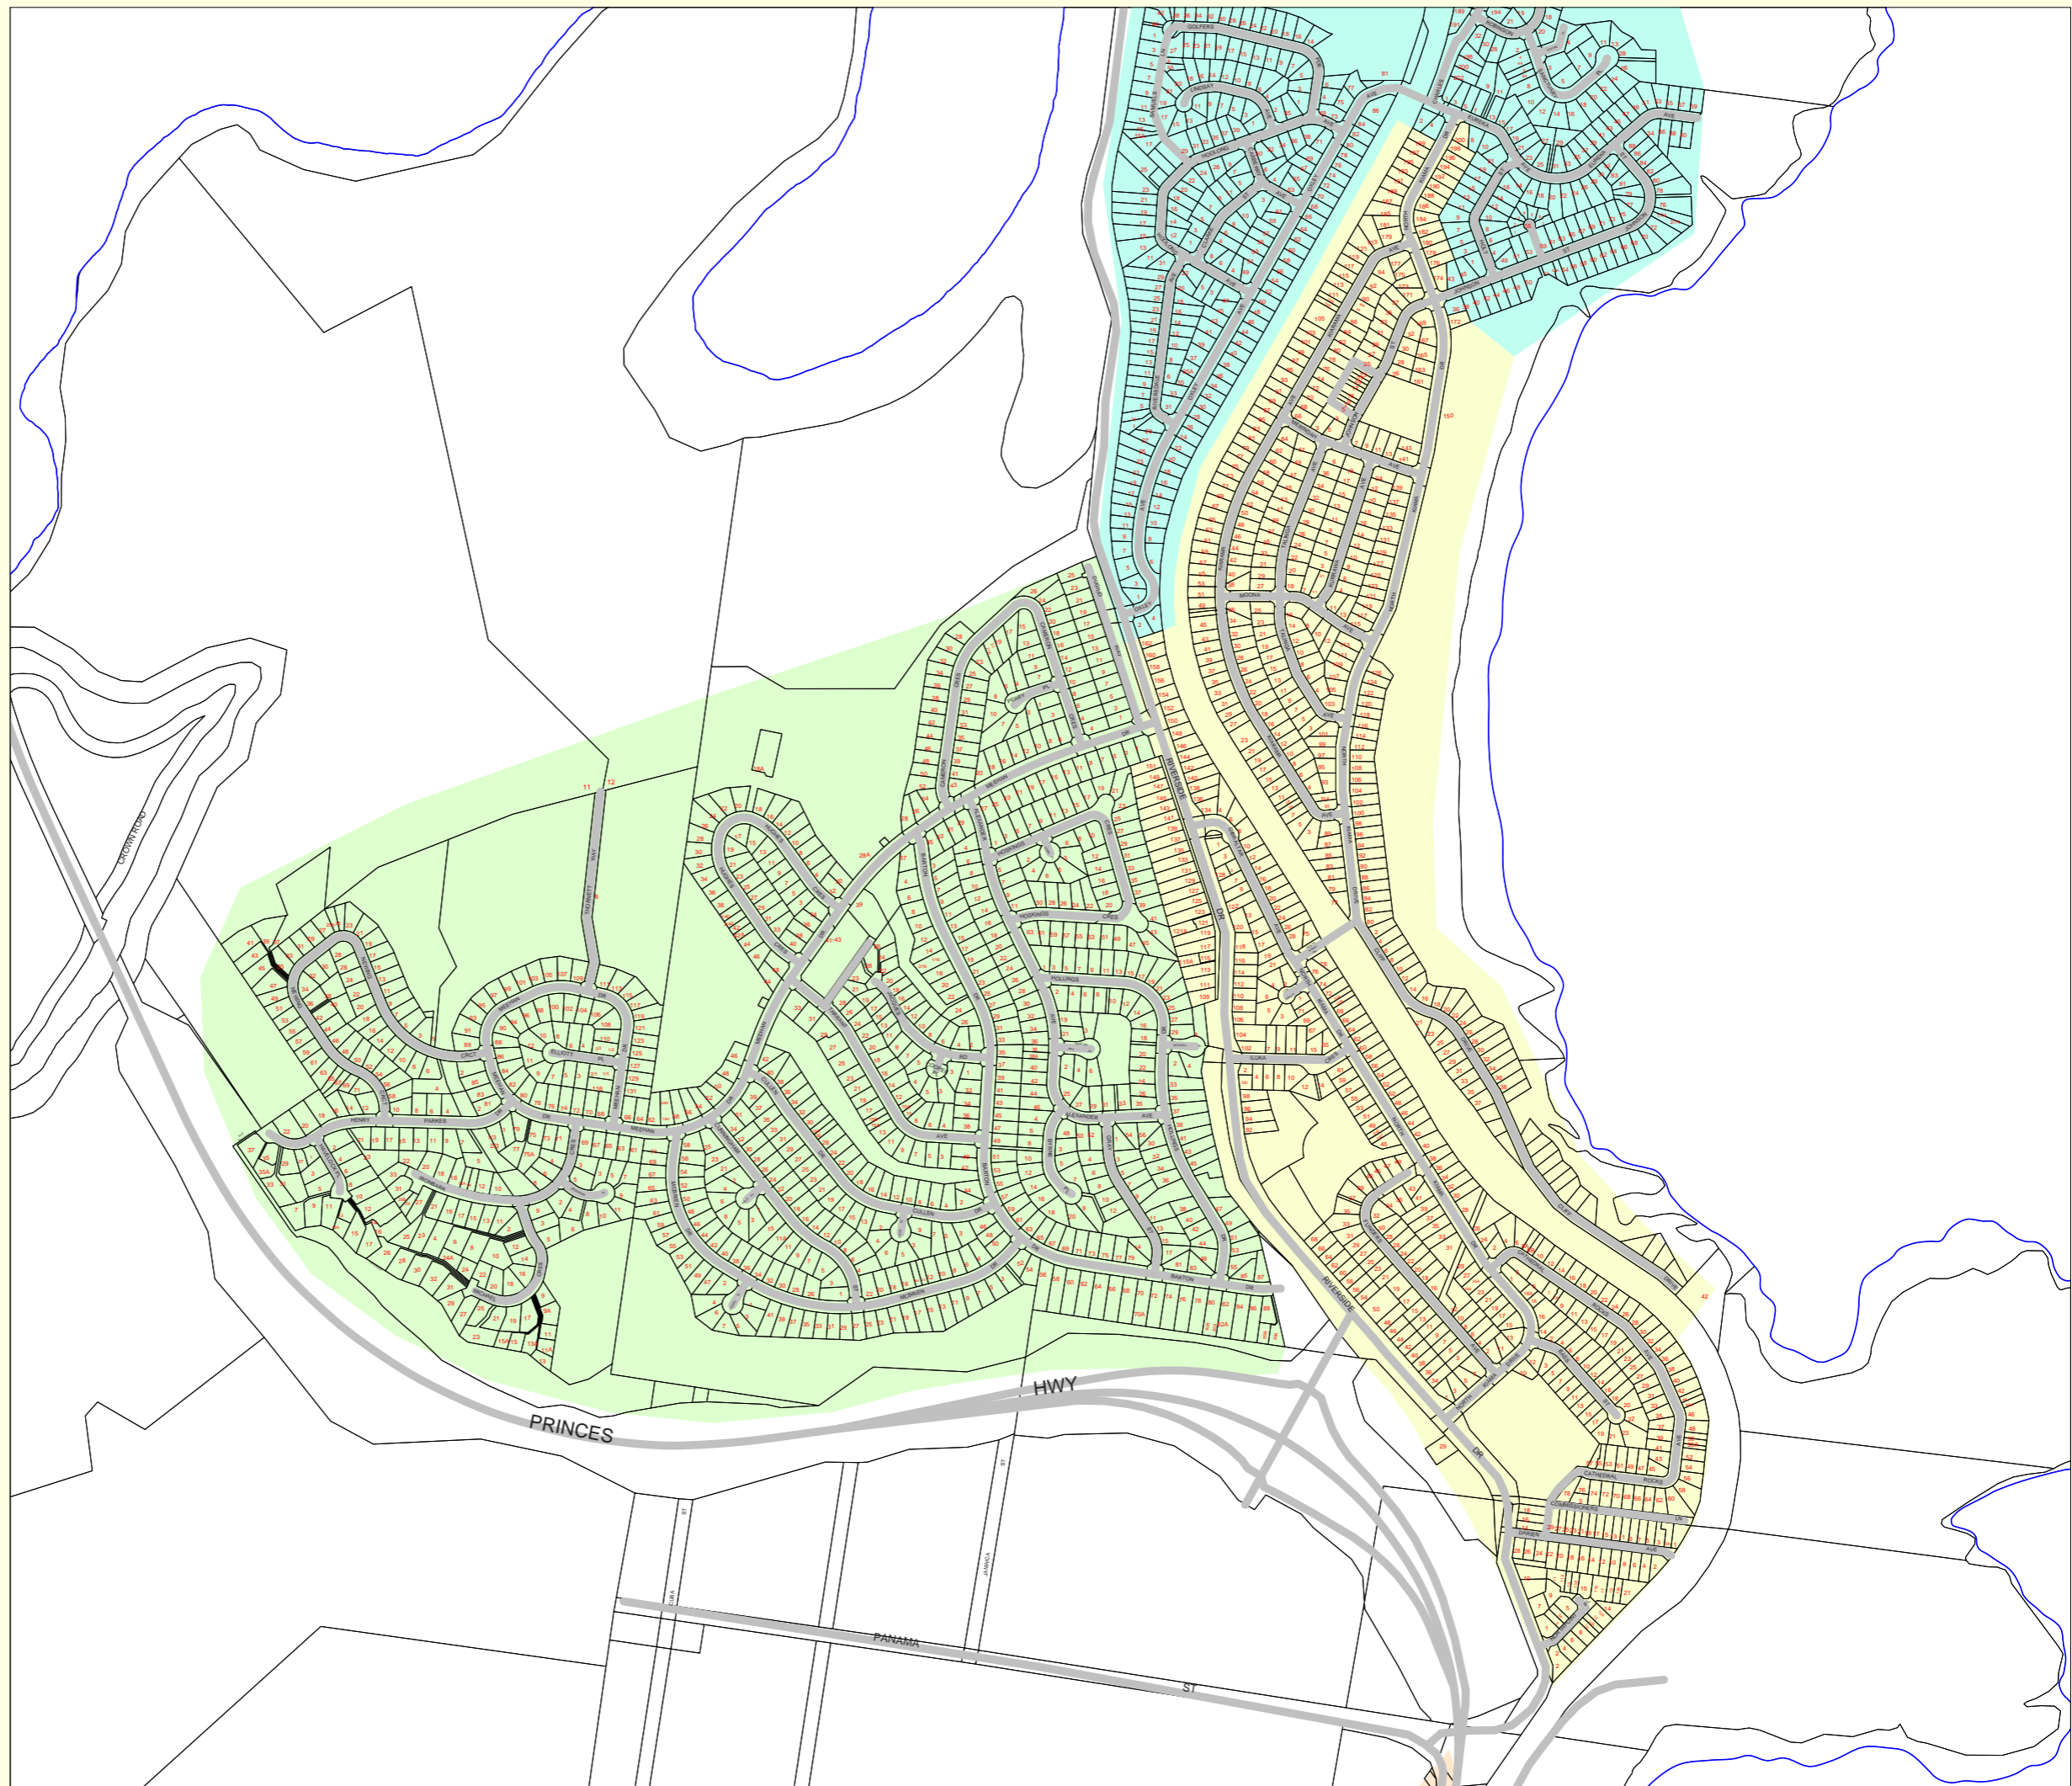

**Zone 3: Kiama Downs (east)
Zone 5: Kiama Downs (west)**

- Zone 1: Monday
- Zone 2: Monday
- Zone 3: Tuesday
- Zone 4: Tuesday
- Zone 5: Wednesday
- Zone 6: Wednesday
- Zone 7: Thursday
- Zone 8: Thursday
- Zone 9: Friday
- Zone 10: Friday

Cadastral Copyright
LPMA NSW, 30/04/19

Projection: GDA 1994 Scale: 1:9000 @ A3
MGA Zone 56

This map is supplied by Council on condition that Council will not be responsible for any loss or damage which may result from any use made of the map as a result of any errors or omissions contained in the map.

To establish title boundaries and ownership advice should be obtained from a surveyor, legal advisor or LPI New South Wales.